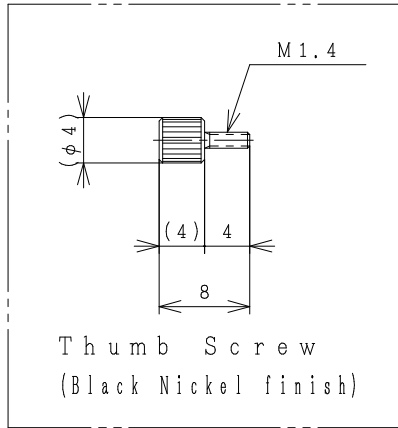

ASSEMBLED IN VIETNAM

PENTAX TV LENS 25mm 1:1.8

Focus Scale **2** **3** **4** **7** **15** **∞** ft
 0.6 0.8 1.2 2 5 m

Iris Scale **C 16 11 8 5.6 4 2.8 2 1.8**

SPEC. INFO	3122530-S001-C-B33
	JUL. 25, '07
PENTAX Corporation Security System Division	