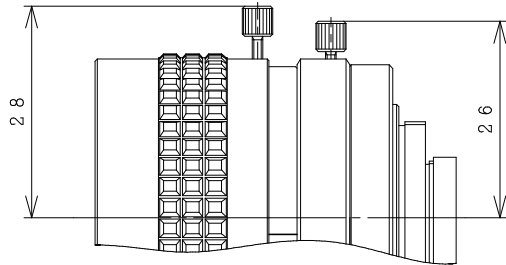

ASSEMBLED IN VIETNAM

PENTAX TV LENS 25mm 1:1.8

Focus Scale **2** **3** **4** **7** **15** **∞** ft
 0.6 0.8 1.2 2 5 m

Iris Scale **C 16 11 8 5.6 4 2.8 2 1.8**

SPEC. INFO	3122530-S001-C-B33
	JUL. 25, '07
PENTAX Corporation Security System Division	