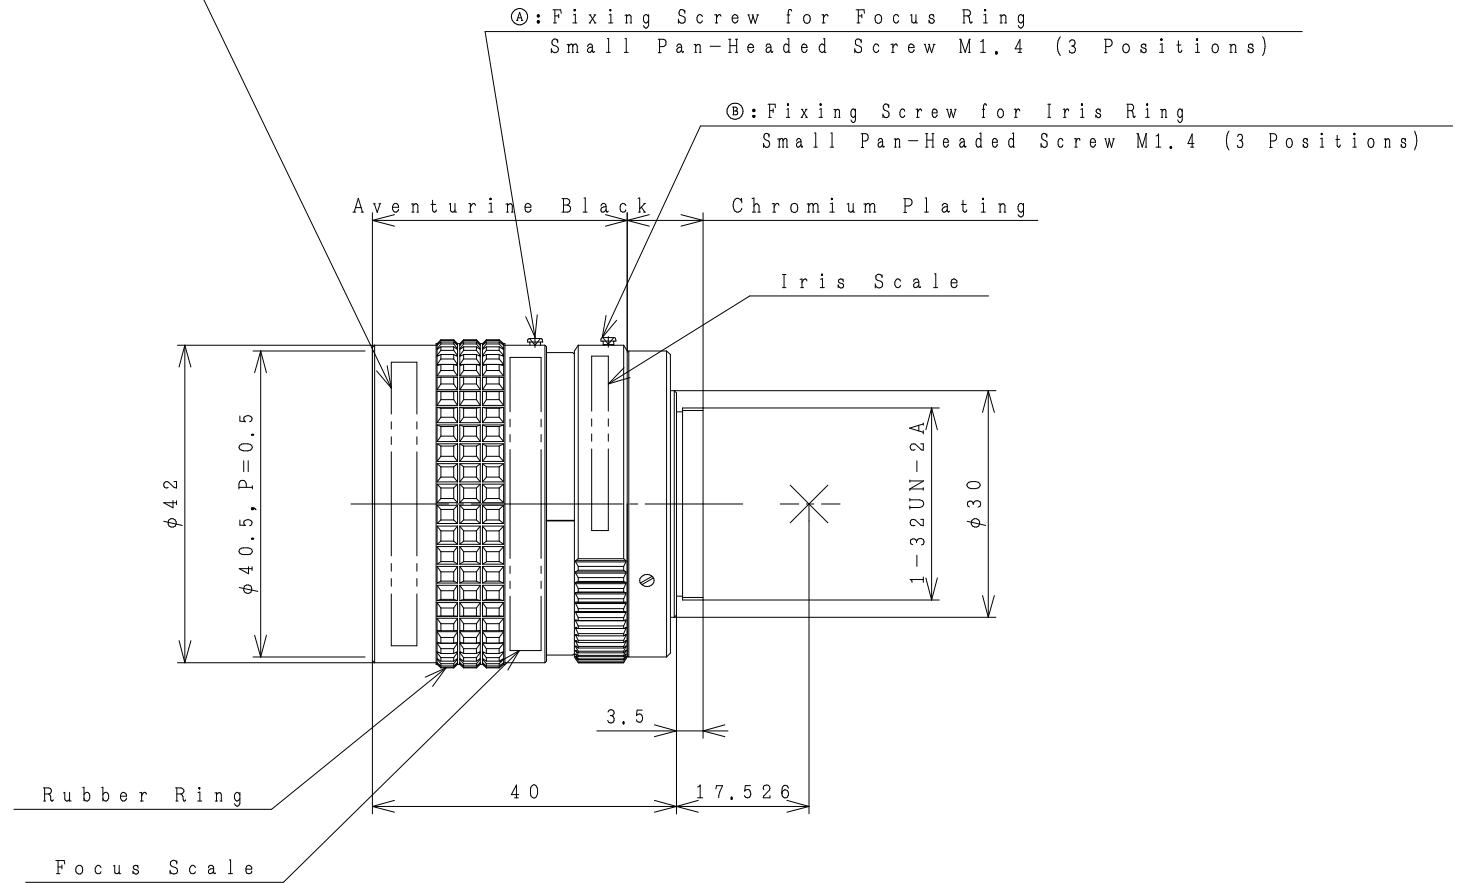

ASSEMBLED IN VIETNAM

PENTAX TV LENS 25mm 1:1.8

Focus Scale **2** **3** **4** **7** **15** **∞** ft
 0.6 0.8 1.2 2 5 m

Iris Scale **C 16 11 8 5.6 4 2.8 2 1.8**

SPEC. INFO	3122530-S001-C-B33
	JUL. 25, '07
PENTAX Corporation Security System Division	